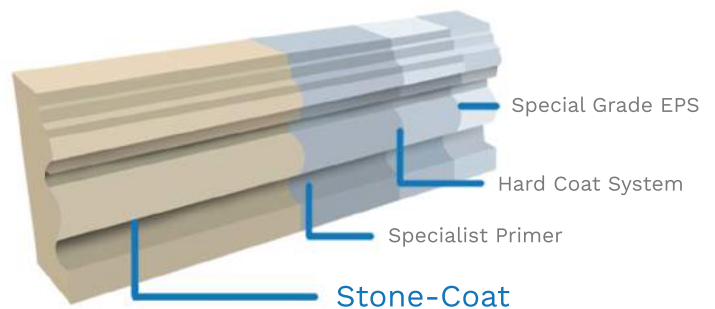

COMMERCIAL

Stone-Coat offers a perfect solution for the design and use on commercial projects. We can provide a complete range of architectural shapes to suit any specification. From a simple coping to a more detailed cornice or decorative band course, Stone-Coat has the answer.

RETRO FIT

Stone-Coat is ideally suited as a retro fit option, to enhance the aesthetic appearance of any building. It is easily installed, low maintenance and very cost effective.

RENDER

When used in conjunction with render as a stone dressing alternative, the installation of Stone-Coat decorative mouldings is fast and easy. Stone-Coat products will save time and labour but not compromise the finished effect.