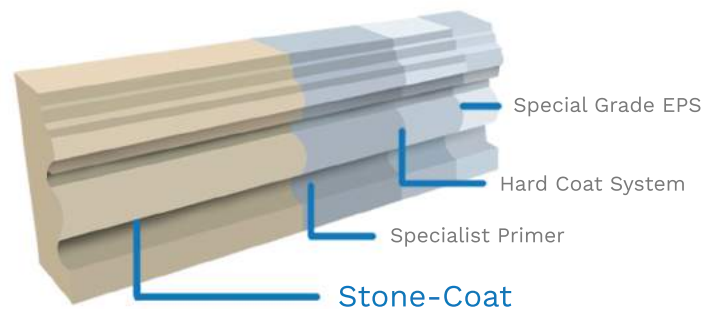

COMMERCIAL

Stone-Coat offers a perfect solution for the design and use on commercial projects. We can provide a complete range of architectural shapes to suit any specification. From a simple coping to a more detailed cornice or decorative band course, Stone-Coat has the answer.

RETRO FIT

Stone-Coat is ideally suited as a retro fit option, to enhance the aesthetic appearance of any building. It is easily installed, low maintenance and very cost effective.

RENDER

When used in conjunction with render as a stone dressing alternative, the installation of Stone-Coat decorative mouldings is fast and easy. Stone-Coat products will save time and labour but not compromise the finished effect.