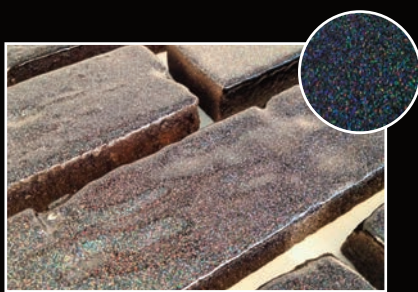

SPECIAL EFFECT BRICKS

SPECIAL GLAZED EFFECT BRICKS AND BRICK SLIPS

RAINBOW XL & SHIMMER

Rainbow XL and shimmer effects create an amazing sparkling look that really comes to life under bright lights.

Available in a choice of 20 colour options

MARBLE

With the marble effect you can achieve the appearance of a deep marble, snake skin, plus many other effects!

Available in a choice of 6 colour options

COPPER

ALSO AVAILABLE

We can glaze effect any brick special to suit your specification.