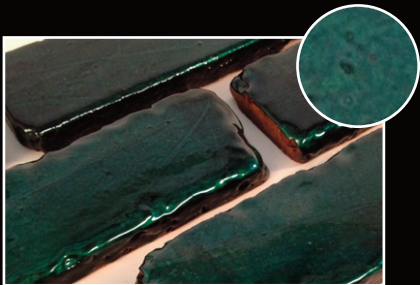

SPECIAL EFFECT BRICKS

SPECIAL GLAZED EFFECT BRICKS AND BRICK SLIPS

RAINBOW XL & SHIMMER

Rainbow XL and shimmer effects create an amazing sparkling look that really comes to life under bright lights.

Available in a choice of 20 colour options

MARBLE

With the marble effect you can achieve the appearance of a deep marble, snake skin, plus many other effects!

Available in a choice of 6 colour options

COPPER

ALSO AVAILABLE

We can glaze effect any brick special to suit your specification.