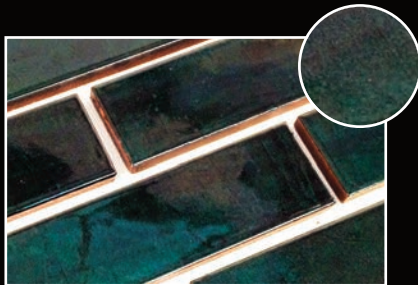

SPECIAL EFFECT BRICKS

SPECIAL GLAZED EFFECT BRICKS AND BRICK SLIPS

RAINBOW XL & SHIMMER

Rainbow XL and shimmer effects create an amazing sparkling look that really comes to life under bright lights.

Available in a choice of 20 colour options

MARBLE

With the marble effect you can achieve the appearance of a deep marble, snake skin, plus many other effects!

Available in a choice of 6 colour options

COPPER

ALSO AVAILABLE

We can glaze effect any brick special to suit your specification.