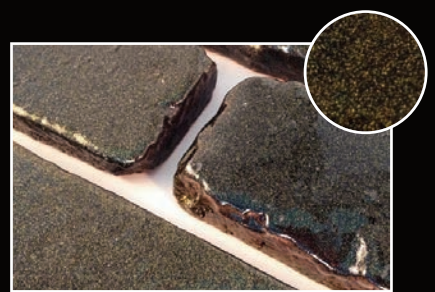

SPECIAL EFFECT BRICKS

SPECIAL GLAZED EFFECT BRICKS AND BRICK SLIPS

RAINBOW XL & SHIMMER

Rainbow XL and shimmer effects create an amazing sparkling look that really comes to life under bright lights.

Available in a choice of 20 colour options

MARBLE

With the marble effect you can achieve the appearance of a deep marble, snake skin, plus many other effects!

Available in a choice of 6 colour options

COPPER

ALSO AVAILABLE

We can glaze effect any brick special to suit your specification.