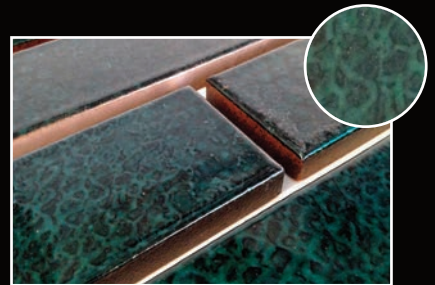

SPECIAL EFFECT BRICKS

SPECIAL GLAZED EFFECT BRICKS AND BRICK SLIPS

RAINBOW XL & SHIMMER

Rainbow XL and shimmer effects create an amazing sparkling look that really comes to life under bright lights.

Available in a choice of 20 colour options

MARBLE

With the marble effect you can achieve the appearance of a deep marble, snake skin, plus many other effects!

Available in a choice of 6 colour options

COPPER

ALSO AVAILABLE

We can glaze effect any brick special to suit your specification.