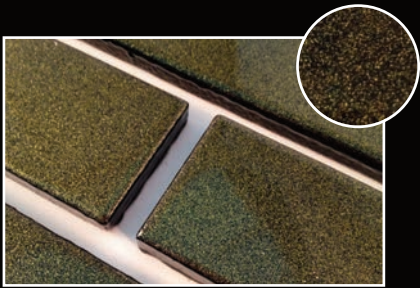

SPECIAL EFFECT BRICKS

SPECIAL GLAZED EFFECT BRICKS AND BRICK SLIPS

RAINBOW XL & SHIMMER

Rainbow XL and shimmer effects create an amazing sparkling look that really comes to life under bright lights.

Available in a choice of 20 colour options

MARBLE

With the marble effect you can achieve the appearance of a deep marble, snake skin, plus many other effects!

Available in a choice of 6 colour options

COPPER

ALSO AVAILABLE

We can glaze effect any brick special to suit your specification.