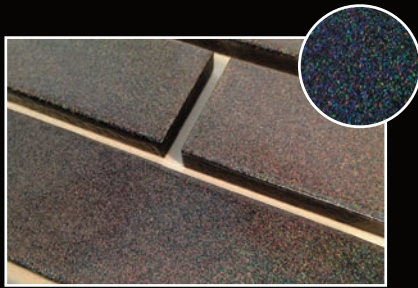

SPECIAL EFFECT BRICKS

SPECIAL GLAZED EFFECT BRICKS AND BRICK SLIPS

RAINBOW XL & SHIMMER

Rainbow XL and shimmer effects create an amazing sparkling look that really comes to life under bright lights.

Available in a choice of 20 colour options

MARBLE

With the marble effect you can achieve the appearance of a deep marble, snake skin, plus many other effects!

Available in a choice of 6 colour options

COPPER

ALSO AVAILABLE

We can glaze effect any brick special to suit your specification.