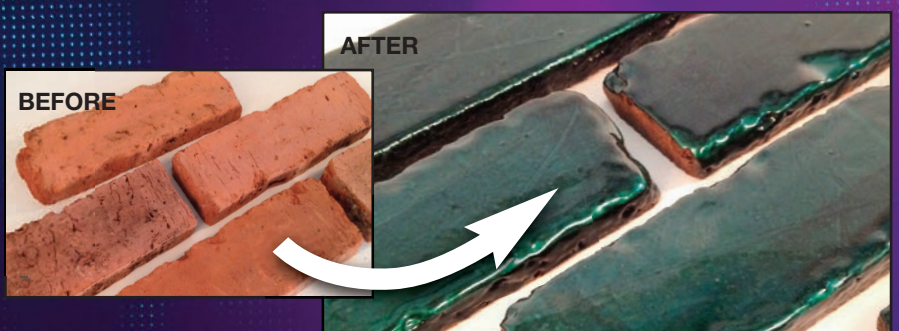

HOW WE DO IT

We can change any style of brick into a stunning special glazed effect finish.

BUILD
L I T E

Telephone: 0844 870 6735

Fax: 0844 870 6745

Email: paul@build-liteuk.co.uk

Build-Lite (UK) Ltd | 39 Blyth Road | Maltby | Rotherham | S66 8HX