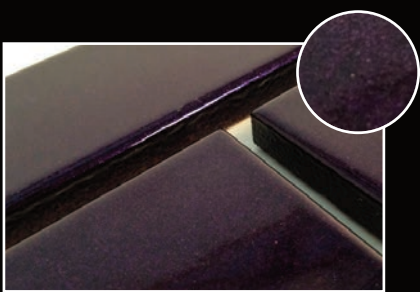

SPECIAL EFFECT BRICKS

SPECIAL GLAZED EFFECT BRICKS AND BRICK SLIPS

RAINBOW XL & SHIMMER

Rainbow XL and shimmer effects create an amazing sparkling look that really comes to life under bright lights.

Available in a choice of 20 colour options

MARBLE

With the marble effect you can achieve the appearance of a deep marble, snake skin, plus many other effects!

Available in a choice of 6 colour options

COPPER

ALSO AVAILABLE

We can glaze effect any brick special to suit your specification.