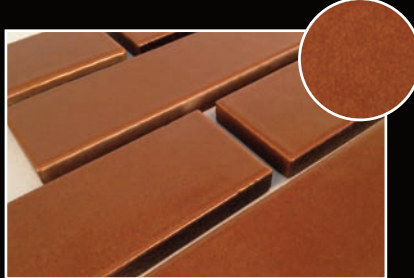

SPECIAL EFFECT BRICKS

SPECIAL GLAZED EFFECT BRICKS AND BRICK SLIPS

RAINBOW XL & SHIMMER

Rainbow XL and shimmer effects create an amazing sparkling look that really comes to life under bright lights.

Available in a choice of 20 colour options

MARBLE

With the marble effect you can achieve the appearance of a deep marble, snake skin, plus many other effects!

Available in a choice of 6 colour options

COPPER

ALSO AVAILABLE

We can glaze effect any brick special to suit your specification.