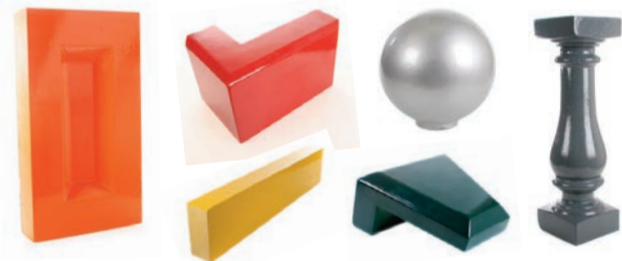

colourglaze

> Brick Slips

Colour Glazed brick solutions in a range of bright

COLOURS

Are you looking for a bright clean and cost effective method for providing substantial areas of glazed masonry, if so look no further.

SPECIAL BRICKS

GLAZED ARCHITECTURAL MASONRY

GLAZED ARCHES

SALT GLAZED EFFECT

Colour Glaze is a spray applied coloured bonding coat which offers a uniform finish in a range of vivid colours. The finish can be either high gloss or satin and will give an eye catching usage for the lifetime of the building.

We can offer a wide range of colours in traditional brick size, 215mm x 65mm and also in imperial brick sizes. We can also match to the old salt glazed effect as shown below. Our range also includes glazed specials, arches and architectural features.